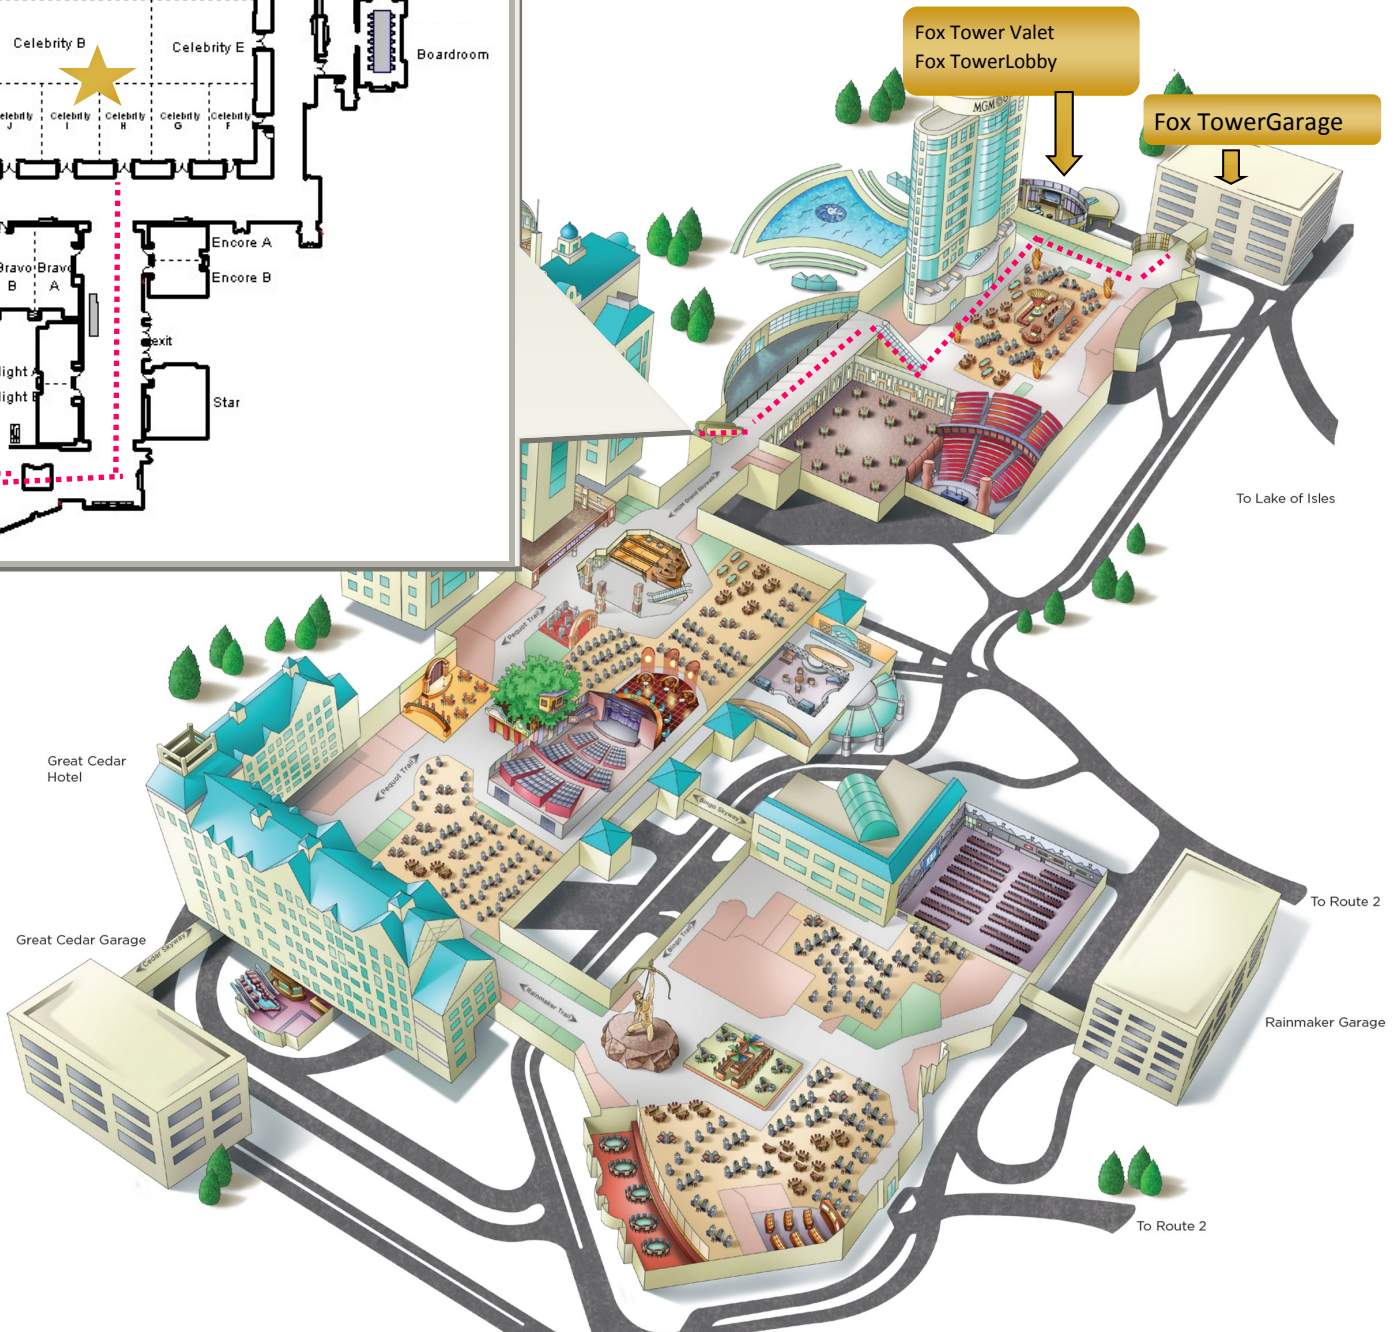

Conference Center

Directions from Fox Tower Self-Park and Valet to Celebrity Ballroom

- From Fox Self Park: From Garage use elevator to "Casino Level" Proceed into casino. Bear RIGHT at candy Store LICK following signs for Convention Center
- From Valet: Proceed down the Corridor to casino. Take a RIGHT at Juniors to-go bar following signs for convention center.
 - Take escalator on right just past Shrine
 - Proceed across the mezzanine
 - To your immediate right (signage will display: **Celebrity Ballroom** take first escalator up one level.
 - at top of escalator take a LEFT down hall and the ballroom will be straight ahead.