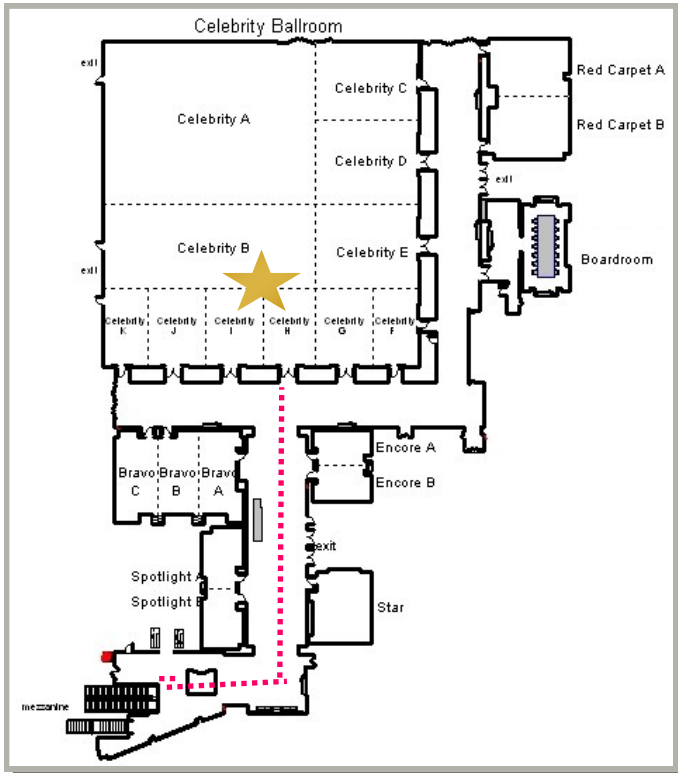

Conference Center

Directions from Fox Tower Self-Park and Valet to Celebrity Ballroom

- From Fox Self Park: From Garage use elevator to "Casino Level" Proceed into casino. Bear RIGHT at candy Store LICK following signs for Convention Center
- From Valet: Proceed down the Corridor to casino. Take a RIGHT at Juniors to-go bar following signs for convention center.
 - Take escalator on right just past Shrine
 - Proceed across the mezzanine
 - To your immediate right (signage will display: **Celebrity Ballroom** take first escalator up one level.
 - at top of escalator take a LEFT down hall and the ballroom will be straight ahead.